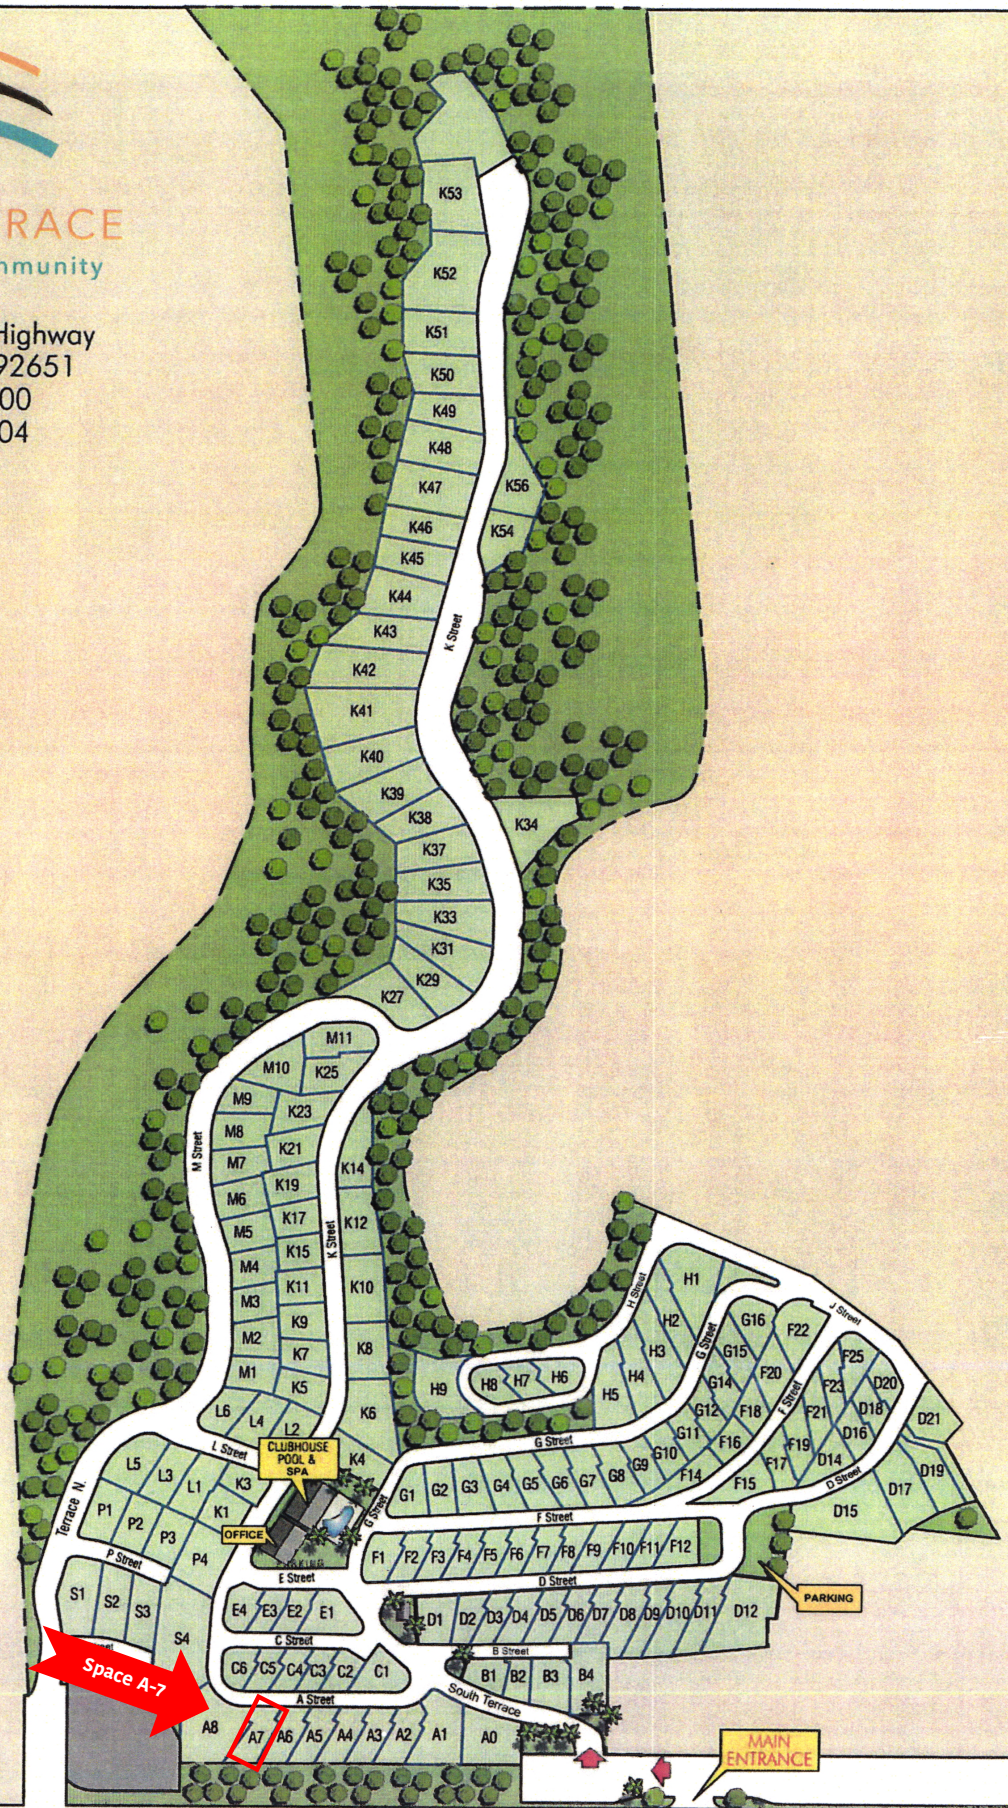

# LAGUNA TERRACE

An Ocean View Community

30802 South Coast Highway  
Laguna Beach, CA 92651  
Ph: 949.499.3000  
FX: 312.205.1204

[www.HometownAmerica.com](http://www.HometownAmerica.com)

SITES NOT TO SCALE

PACIFIC COAST HIGHWAY